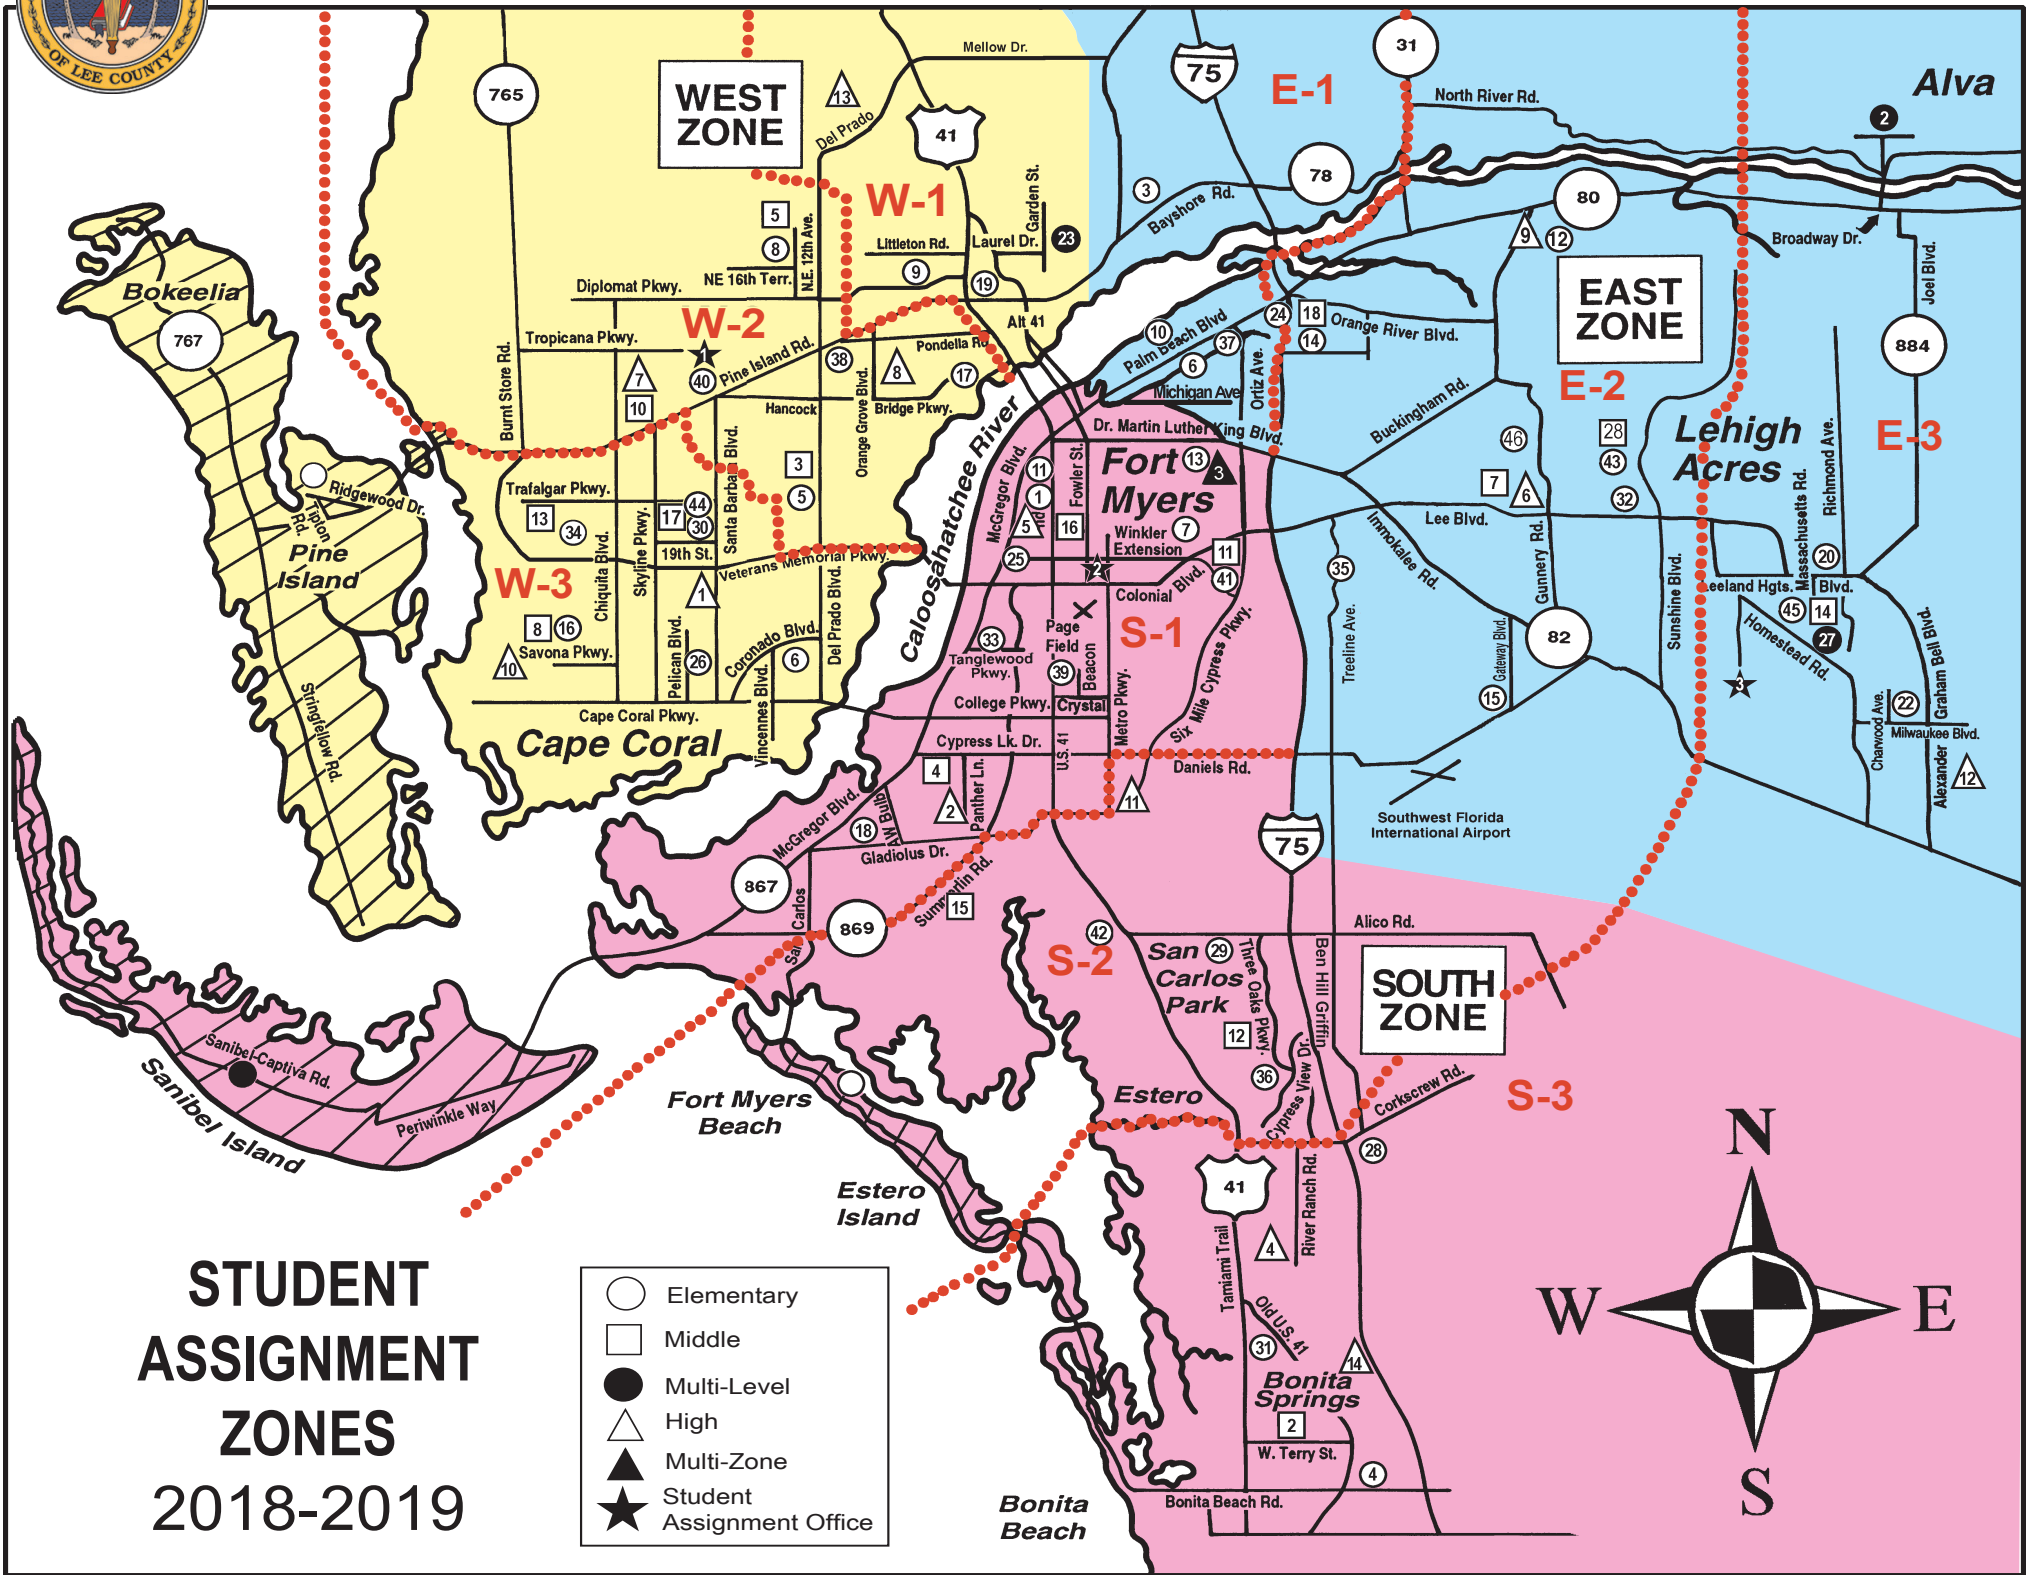

THE SCHOOL DISTRICT OF LEE COUNTY

Free school bus transportation is provided for students who live beyond two miles from their assigned school. Students residing in barrier island boundary areas of Fort Myers Beach, and Pine Island will attend their barrier island elementary school. Students residing in barrier island boundary area of Sanibel Island will attend their barrier island elementary and middle school.

SOUTH ZONE Student Assignment Office	
Fort Myers	2
Elementary Schools	
Allen Park	1
Bonita Springs (A) (U)	4
Colonial (U)	7
Edison Park (A)	11
Franklin Park (U)	13
Heights (IB)	18
Orangewood	25
Pinewoods	28
Ray V. Pottorf	41
Rayma C. Page (U)	42
San Carlos Park (A) (U)	29
Spring Creek (U)	31
Tanglewood	33
Three Oaks	36
Villas	39
Middle Schools	
Bonita Springs (A) (CA)	2
Cypress Lake (A)	4
Fort Myers Middle Academy (U)	16
Lexington (IB)	15
Paul Laurence Dunbar	11
Three Oaks (U)	12
High Schools	
Bonita Springs (9th & 10th grades only) (FC)-S2 & S3 Only	14
Cypress Lake (A) (CAP)	2
Dunbar Zone Magnet (IB/S)	3
Estero (CA)	4
Fort Myers (IB)	5
South Fort Myers (C) (CAP)	11

EAST ZONE Student Assignment Office	
Lehigh Acres	3
Elementary Schools	
Alva (K-8)	2
Bayshore (U)	3
Edgewood Academy (A) (U)	10
G. Weaver Hipps	45
Gateway	15
Harns Marsh	43
James Stephens Academy (U)	6
Lehigh	20
Manatee (U)	14
Mirror Lakes (U)	22
Orange River (U)	24
River Hall (U)	12
Sunshine	32
Tice (FL)	37
Tortuga Preserve (U)	46
Treeline (U)	35
Veterans Park (K-8) (A) (U)	27
Middle Schools	
Alva (K-8)	2
Harns Marsh (CA) (STEAM) (U)	28
Lehigh Acres (CA) (STEAM) (U)	14
Oak Hammock (A) (U)	18
Varsity Lakes (U)	7
Veterans Park (K-8) (A) (U)	27
High Schools	
Dunbar (IB/S)	3
East Lee County (C) (CA)	12
Lehigh Senior (A) (CA)	6
Riverdale (IB)	9