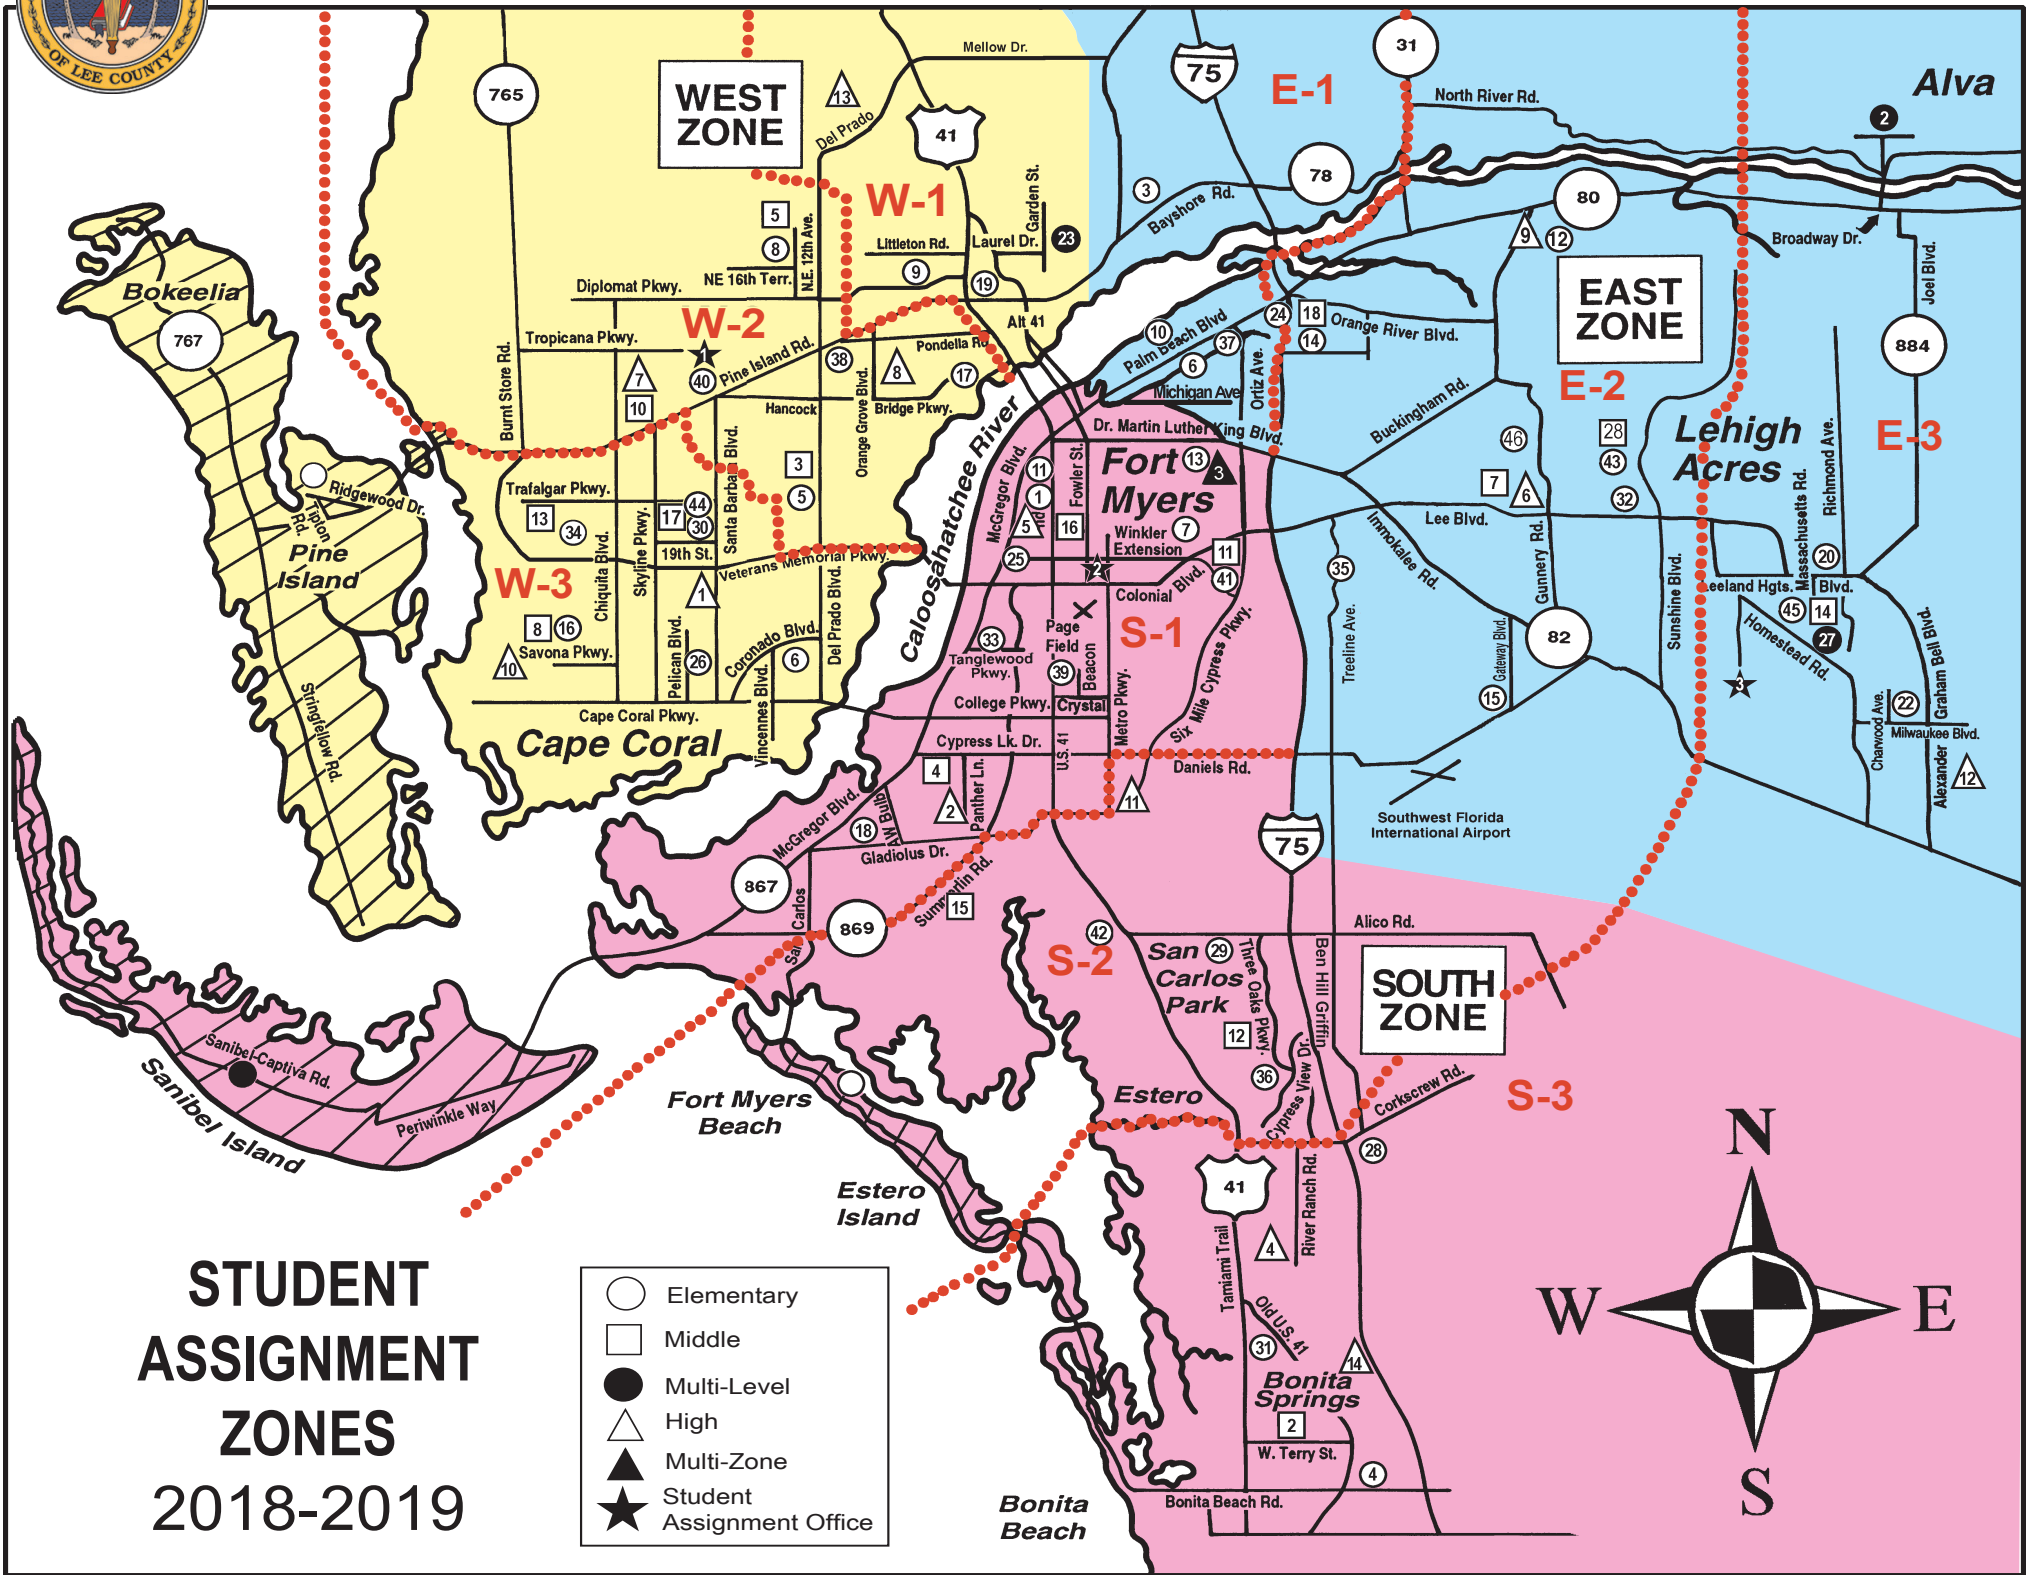

# THE SCHOOL DISTRICT OF LEE COUNTY

Free school bus transportation is provided for students who live beyond two miles from their assigned school. Students residing in barrier island boundary areas of Fort Myers Beach, and Pine Island will attend their barrier island elementary school. Students residing in barrier island boundary area of Sanibel Island will attend their barrier island elementary and middle school.

SOUTH ZONE Student Assignment Office	
Fort Myers	2
Elementary Schools	
Allen Park	1
Bonita Springs (A) (U)	4
Colonial (U)	7
Edison Park (A)	11
Franklin Park (U)	13
Heights (IB)	18
Orangewood	25
Pinewoods	28
Ray V. Pottorf	41
Rayma C. Page (U)	42
San Carlos Park (A) (U)	29
Spring Creek (U)	31
Tanglewood	33
Three Oaks	36
Villas	39
Middle Schools	
Bonita Springs (A) (CA)	2
Cypress Lake (A)	4
Fort Myers Middle Academy (U)	16
Lexington (IB)	15
Paul Laurence Dunbar	11
Three Oaks (U)	12
High Schools	
Bonita Springs (9th & 10th grades only) (FC)-S2 & S3 Only	14
Cypress Lake (A) (CAP)	2
Dunbar Zone Magnet (IB/S)	3
Estero (CA)	4
Fort Myers (IB)	5
South Fort Myers (C) (CAP)	11

EAST ZONE Student Assignment Office	
Lehigh Acres	3
Elementary Schools	
Alva (K-8)	2
Bayshore (U)	3
Edgewood Academy (A) (U)	10
G. Weaver Hipps	45
Gateway	15
Harns Marsh	43
James Stephens Academy (U)	6
Lehigh	20
Manatee (U)	14
Mirror Lakes (U)	22
Orange River (U)	24
River Hall (U)	12
Sunshine	32
Tice (FL)	37
Tortuga Preserve (U)	46
Treeline (U)	35
Veterans Park (K-8) (A) (U)	27
Middle Schools	
Alva (K-8)	2
Harns Marsh (CA) (STEAM) (U)	28
Lehigh Acres (CA) (STEAM) (U)	14
Oak Hammock (A) (U)	18
Varsity Lakes (U)	7
Veterans Park (K-8) (A) (U)	27
High Schools	
Dunbar (IB/S)	3
East Lee County (C) (CA)	12
Lehigh Senior (A) (CA)	6
Riverdale (IB)	9